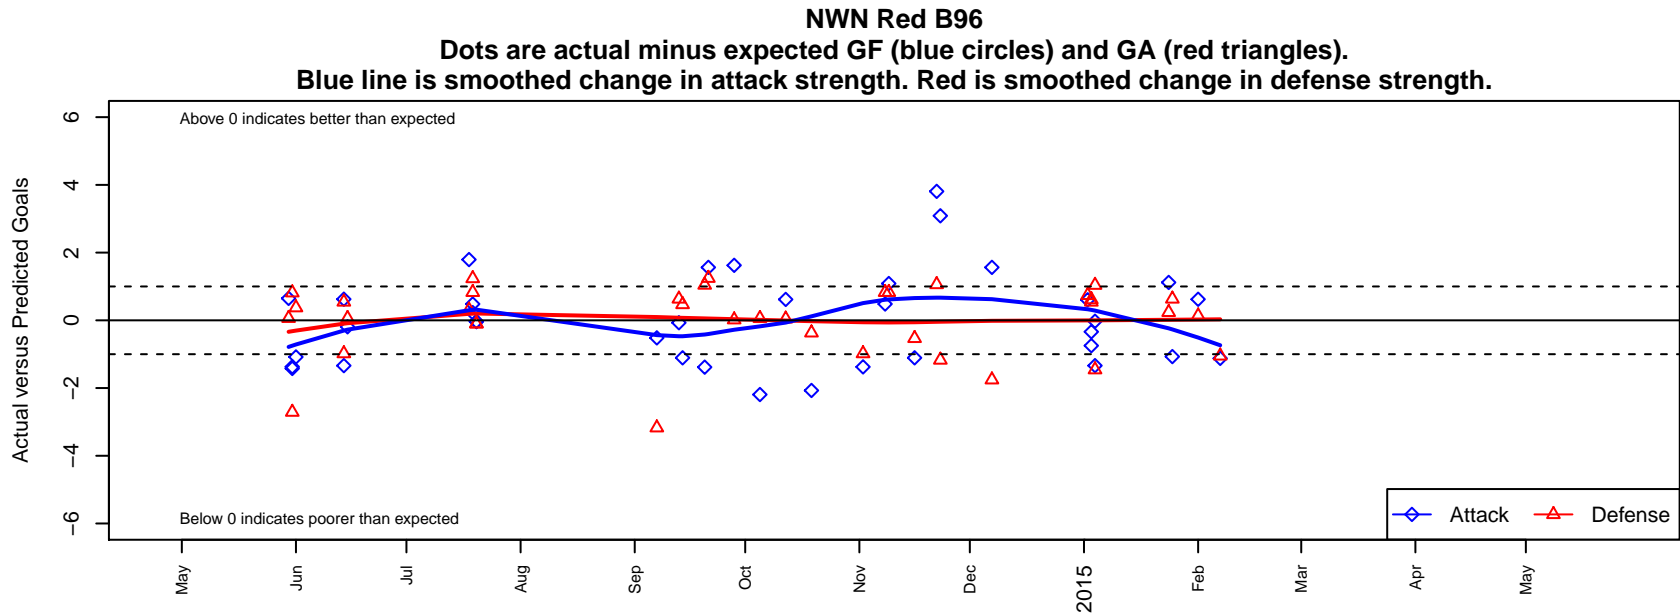

NWN Red B96

NW Nationals
 Mountlake Terrace, WA
 B96 total strength=1884
 attack=46.32 defense=39.62
 fall league = RCL B96 Div 2
 notes= Huet 2013

alt names used:
 NW Nationals B96 Red
 NWN B96 Red A
 NORTHWEST NATIONALS PREMIER SCB96
 NWN B96 Red A
 NORTHWEST NATIONALS PREMIER SCB96

**attack and defense variance (black dot)
relative to other teams
and top 10 in region**

**attack and defense rating
relative to others at age
and all opponents in last 13 months**

Performance relative to 13 month average