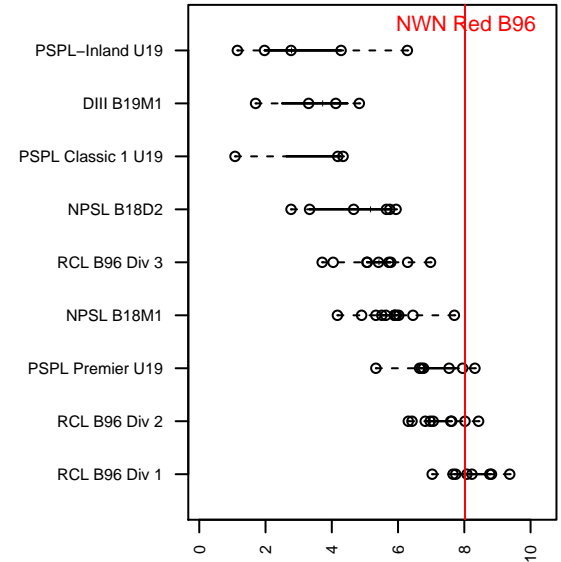

NWN Red B96

NW Nationals
 Mountlake Terrace, WA
 B96 total strength=1884
 attack=46.32 defense=39.62
 fall league = RCL B96 Div 2
 notes= Huet 2013

alt names used:
 NW Nationals B96 Red
 NWN B96 Red A
 NORTHWEST NATIONALS PREMIER SCB96
 NWN B96 Red A
 NORTHWEST NATIONALS PREMIER SCB96

Venues played:
 2014 Showcase of Champions U17 Red
 2014 Rainier Challenge Samba U18
 2014 Beaverton Cup BU19 Gold
 2014 RCL B96 Div 2
 2014 PacNW Winter Classic Premier U19
 2014 WYS Championship B96

**attack and defense variance (black dot)
relative to other teams
and top 10 in region**

**attack and defense rating
relative to others at age
and all opponents in last 13 months**

Performance relative to 13 month average